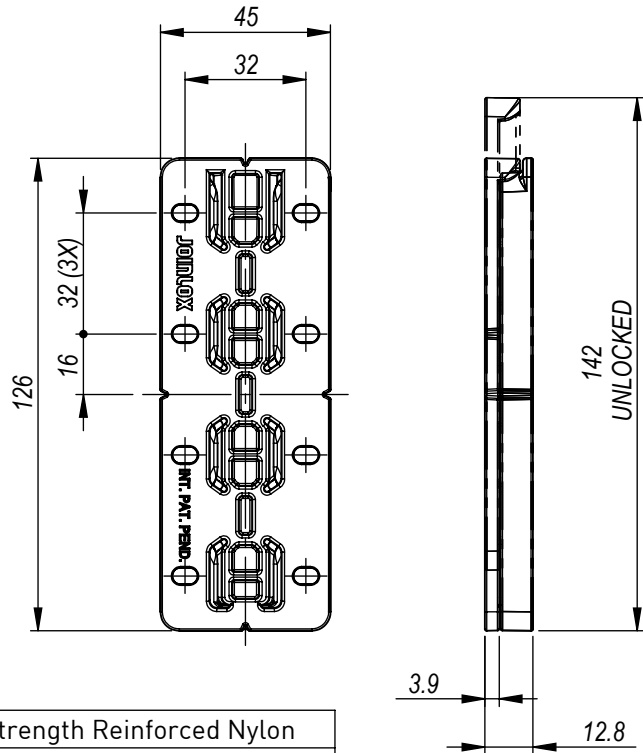

### Mounting Data Sheet - Metric Version

All dimension in mm

#### General Dimensions

Material	High Strength Reinforced Nylon
Colour	Black
Fixing Method	8g Screws or Glue

\*Ensure sufficient screw embedment in substrate.

#### Mounting Dimensions