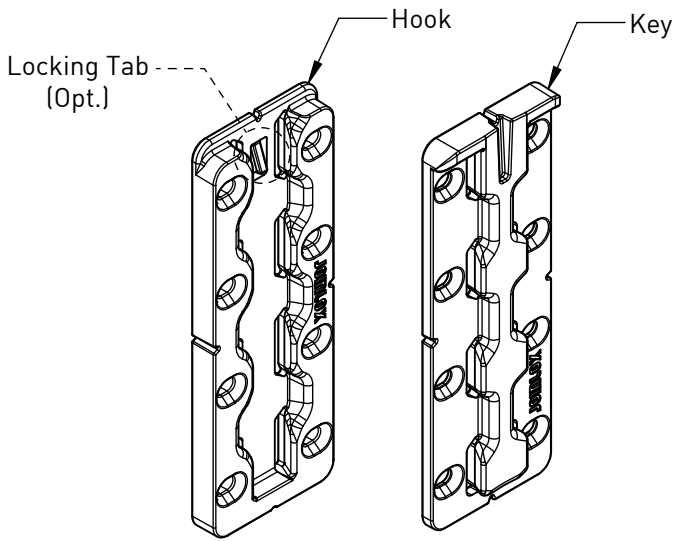

### Mounting Data Sheet - Metric Version

All dimension in mm

#### General Dimensions

Material	High Strength Reinforced Nylon
Colour	Black
Fixing Method	8g Screws or Glue

\*Ensure sufficient screw embedment in substrate.