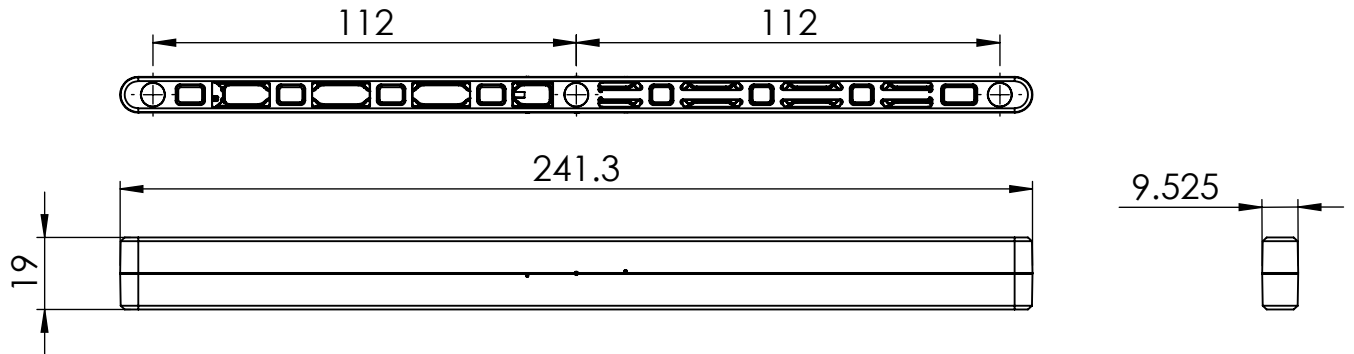

Striplox Megalox

Rapid Assembly System

Mounting Data Sheet - Metric Version

All Dimensions in mm

General Dimensions

Material	High Strength Reinforced Nylon
Colour	Black
Fixing	6 X 8g Screws/Euro 6.3 or Glue

Mounting Dimensions

Surface Mount

Recess Mount