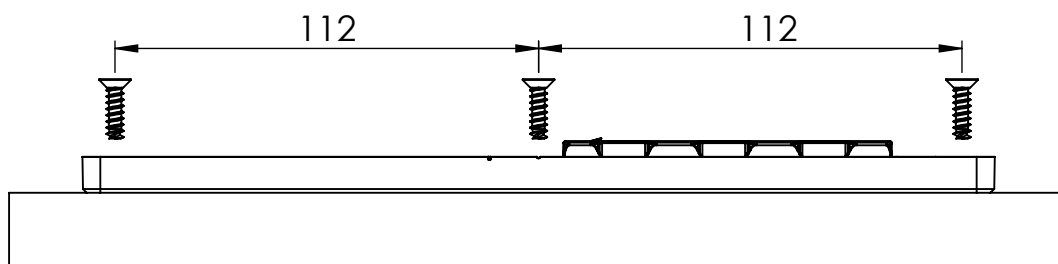

Striplox Megalox

Rapid Assembly System

Mounting Data Sheet - Metric Version

All Dimensions in mm

General Dimensions

Material	High Strength Reinforced Nylon
Colour	Black
Fixing	6 X 8g Screws/Euro 6.3 or Glue

Mounting Dimensions

Surface Mount

Recess Mount