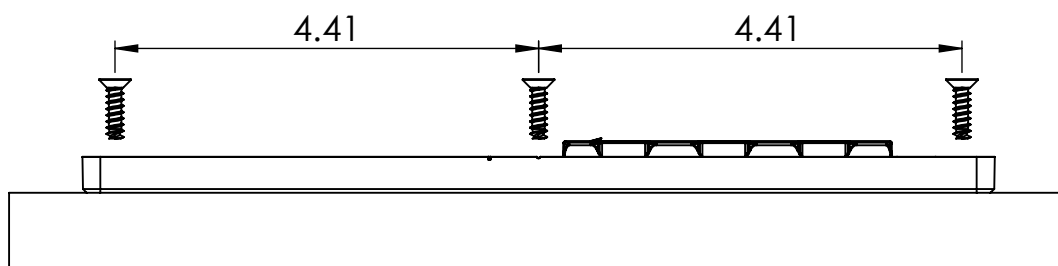

Mounting Dimensions

Surface Mount