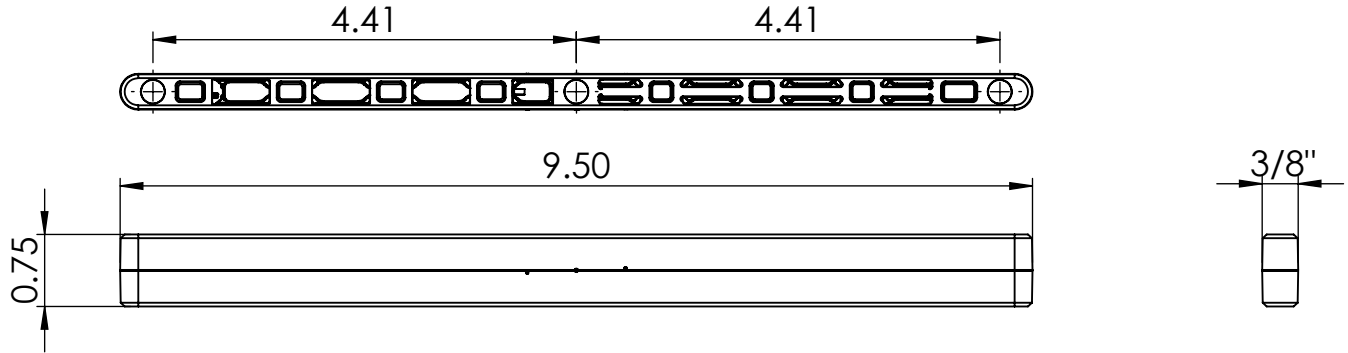

## Mounting Data Sheet - US Version

All Dimensions in inches

### General Dimensions

Material	High Strength Reinforced Nylon
Color	Black
Fixing	6 X 8g Screws/Euro 6.3 or Glue

### Mounting Dimensions