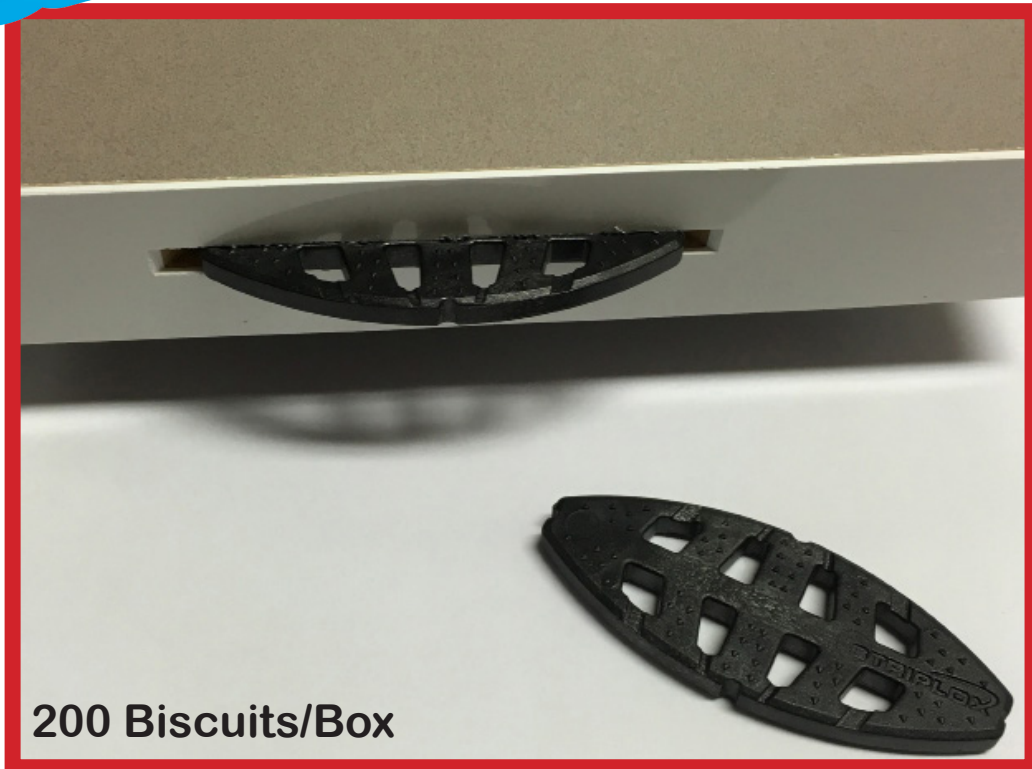

**HANG-IT
&
JOIN-IT**

STRIPLOX™

STRIPLOX Griplex No 20 Biscuit

200 Biscuits/Box

- ✓ Quick and easy applications
- ✓ Standard No 20 size requires no glue to grip
- ✓ Removes the need to use clamps
- ✓ No drying time
- ✓ Flush finish every time

Units	Dimensions		
	W	L	H
Metric (mm/kg)	4.25	56	23
Imperial (in/lb)	0.167	2.2	0.9